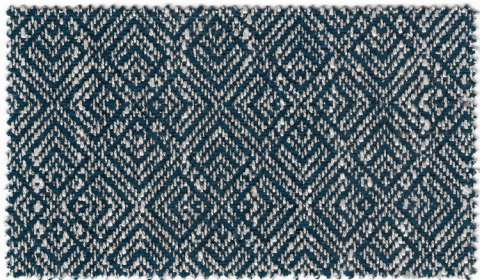

LUCAN FABRICS

AVONDALE

AVONDALE

WILLOW GREEN

WILLOW ORANGE

BIRCH GREEN

BIRCH ORANGE

ELDER GREEN

ELDER TAUPE

POLO TAUPE

MISTRAL BROWN

AVONDALE

WILLOW PINK

WILLOW GREY

BIRCH PINK

BIRCH GREY

ELDER PINK

ELDER GREY

POLO PINK

POLO STEEL

MISTRAL SHELL

MISTRAL PEBBLE

AVONDALE

BIRCH DARK BLUE

WILLOW DARK BLUE

ELDER DARK BLUE

POLO DARK BLUE

MISTRAL JEANS

SPECIFICATIONS

ELDER

COMPOSITION	52% VISCOSE, 23% COTTON, 14% LINEN & 11% POLYESTER
WIDTH	140CM/54"
FLAME RETARDANCY	CIG & MATCH. CAN BE BROUGHT UP TO CRIB 5 IF REQUIRED
APPLICATION	UPHOLSTERY & CURTAINS
ABRASION	60,000+ RUBS