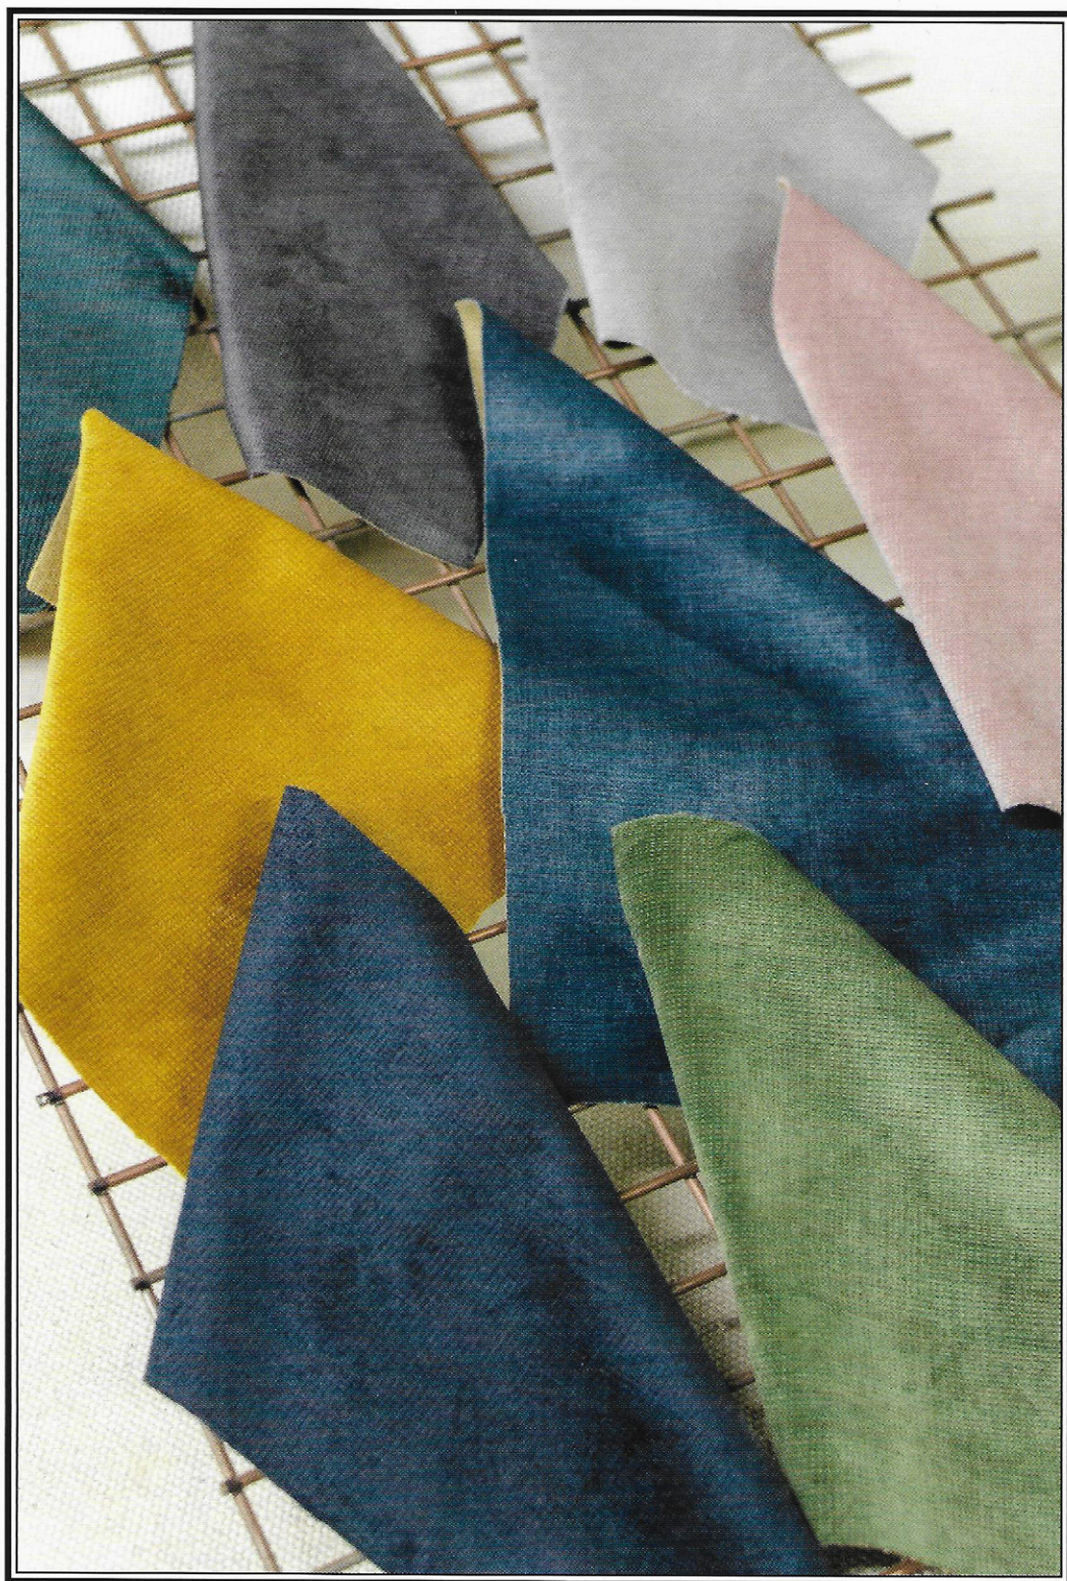

WWW.LUCANFABRICS.IE

ENQUIRIES@LUCANFABRICS.IE