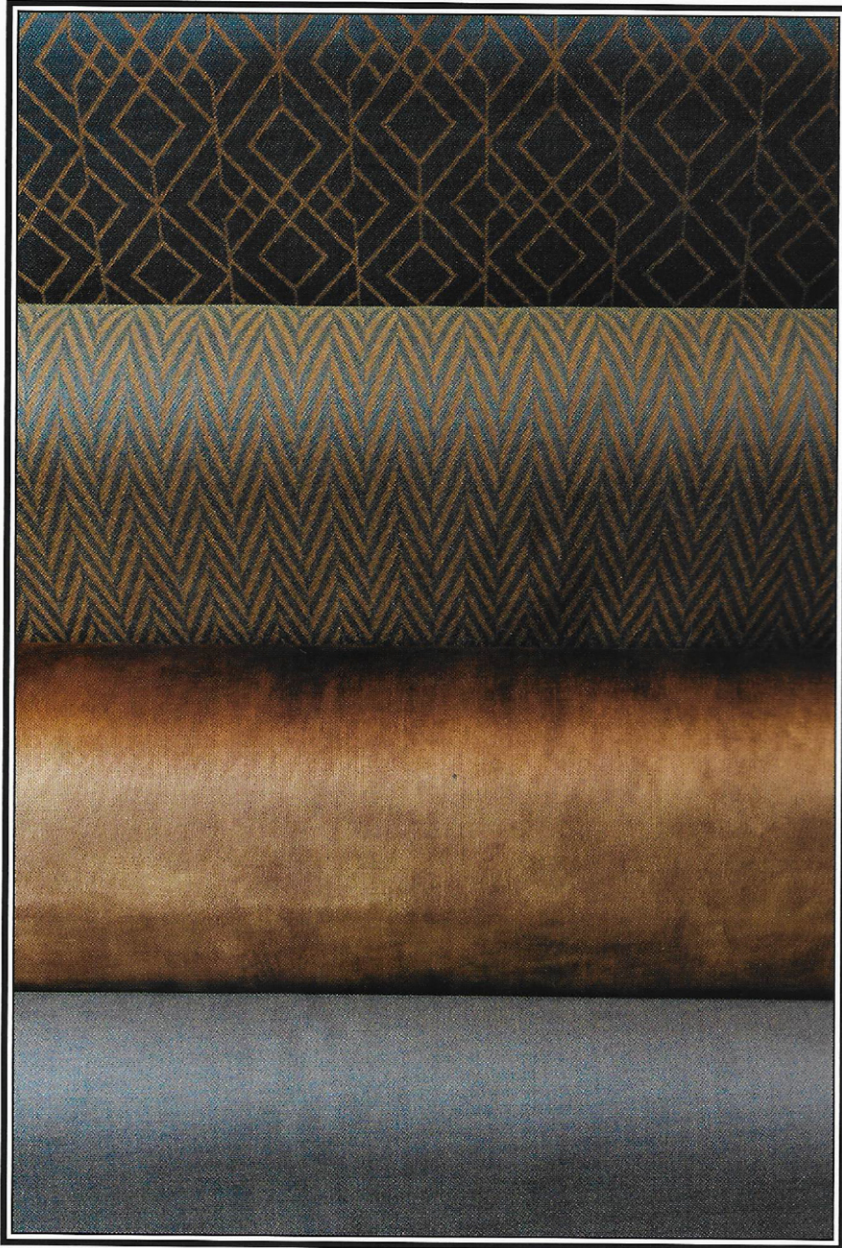

LUCAN FABRICS

PETRONILLA

PETRONILLA

DIAMOND GREY 16/58

DIAMOND PINK 16/52

HERRINGBONE GREY 12/22

HERRINGBONE PINK 12/16

PLAIN GREY 24/22

PLAIN PINK 24/16

POLO DARK GREY 484

POLO PINK 1680

PETRONILLA

DIAMOND TAUPE 16/57

DIAMOND JADE 16/60

HERRINGBONE TAUPE 12/21

HERRINGBONE JADE 12/24

PLAIN TAUPE 24/21

PLAIN JADE 24/24

PETRONILLA

DIAMOND NAVY 16/64

DIAMOND ORANGE 16/6

HERRINGBONE NAVY 12/63

HERRINGBONE ORANGE 12/6

PLAIN NAVY 24/63

PLAIN CREAM 24/15

PLAIN GOLD 24/7

POLO CREAM 11

POLO MUSTARD 520

WWW.LUCANFABRICS.IE

PHONE +353 (1) 830 5552