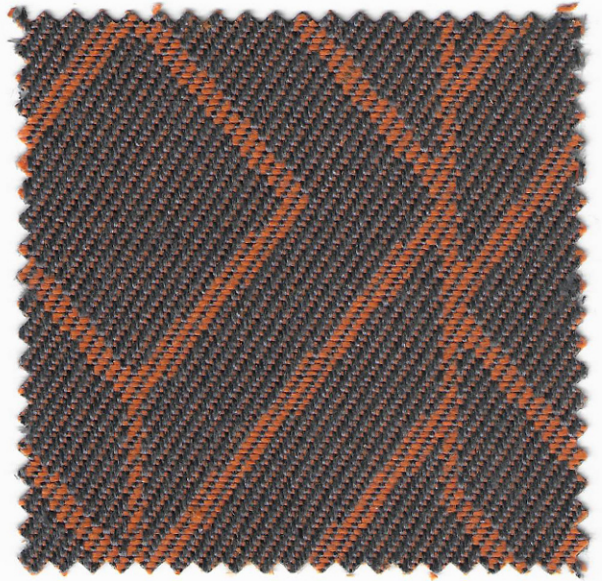

LUCAN FABRICS

PETRONILLA

PETRONILLA

DIAMOND GREY 16/58

DIAMOND PINK 16/52

HERRINGBONE GREY 12/22

HERRINGBONE PINK 12/16

PLAIN GREY 24/22

PLAIN PINK 24/16

POLO DARK GREY 484

POLO PINK 1680

PETRONILLA

DIAMOND TAUPE 16/57

DIAMOND JADE 16/60

HERRINGBONE TAUPE 12/21

HERRINGBONE JADE 12/24

PLAIN TAUPE 24/21

PLAIN JADE 24/24

PETRONILLA

DIAMOND NAVY 16/64

DIAMOND ORANGE 16/6

HERRINGBONE NAVY 12/63

HERRINGBONE ORANGE 12/6

PLAIN NAVY 24/63

PLAIN ORANGE 24/6

POLO DARK BLUE 49

POLO ORANGE 145

PETRONILLA

DIAMOND CREAM 16/15

DIAMOND GOLD 16/7

HERRINGBONE CREAM 12/15

HERRINGBONE GOLD 12/7