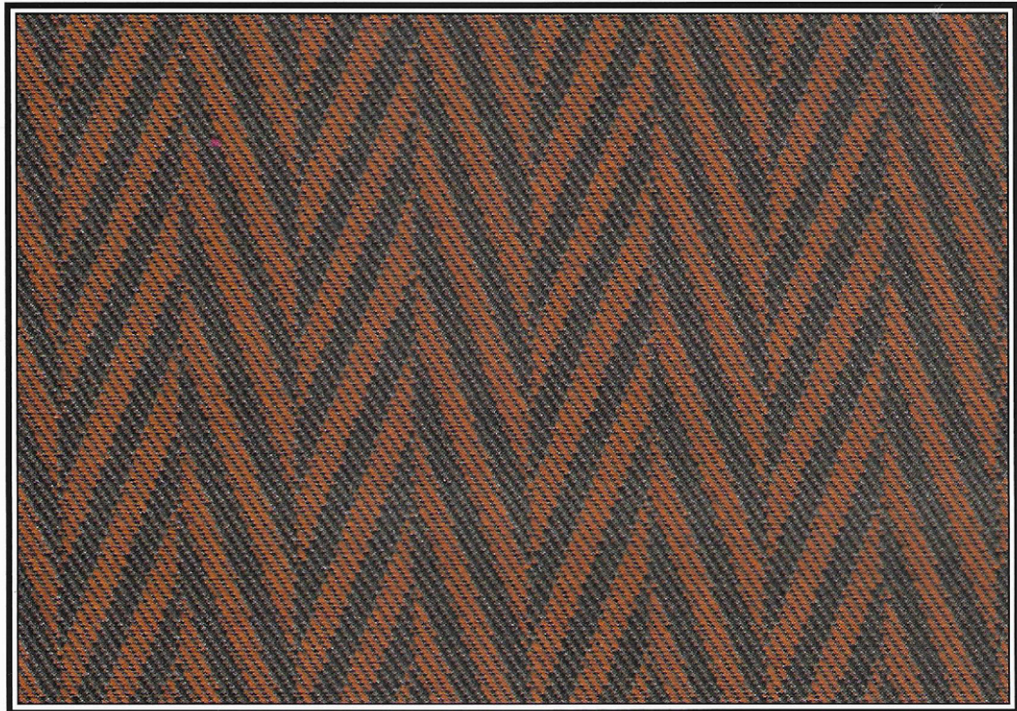

LUCAN FABRICS

PETRONILLA

PETRONILLA

DIAMOND GREY 16/58

DIAMOND PINK 16/52

HERRINGBONE GREY 12/22

HERRINGBONE PINK 12/16

PLAIN GREY 24/22

PLAIN PINK 24/16

POLO DARK GREY 484

POLO PINK 1680

PETRONILLA

DIAMOND TAUPE 16/57

DIAMOND JADE 16/60

HERRINGBONE TAUPE 12/21

HERRINGBONE JADE 12/24

PLAIN TAUPE 24/21

PLAIN JADE 24/24

PETRONILLA

DIAMOND NAVY 16/64

DIAMOND ORANGE 16/6

HERRINGBONE NAVY 12/63

HERRINGBONE ORANGE 12/6

PLAIN NAVY 24/63

PLAIN CREAM 24/15

PLAIN GOLD 24/7

POLO CREAM 11

POLO MUSTARD 520

WWW.LUCANFABRICS.IE

PHONE +353 (1) 830 5552